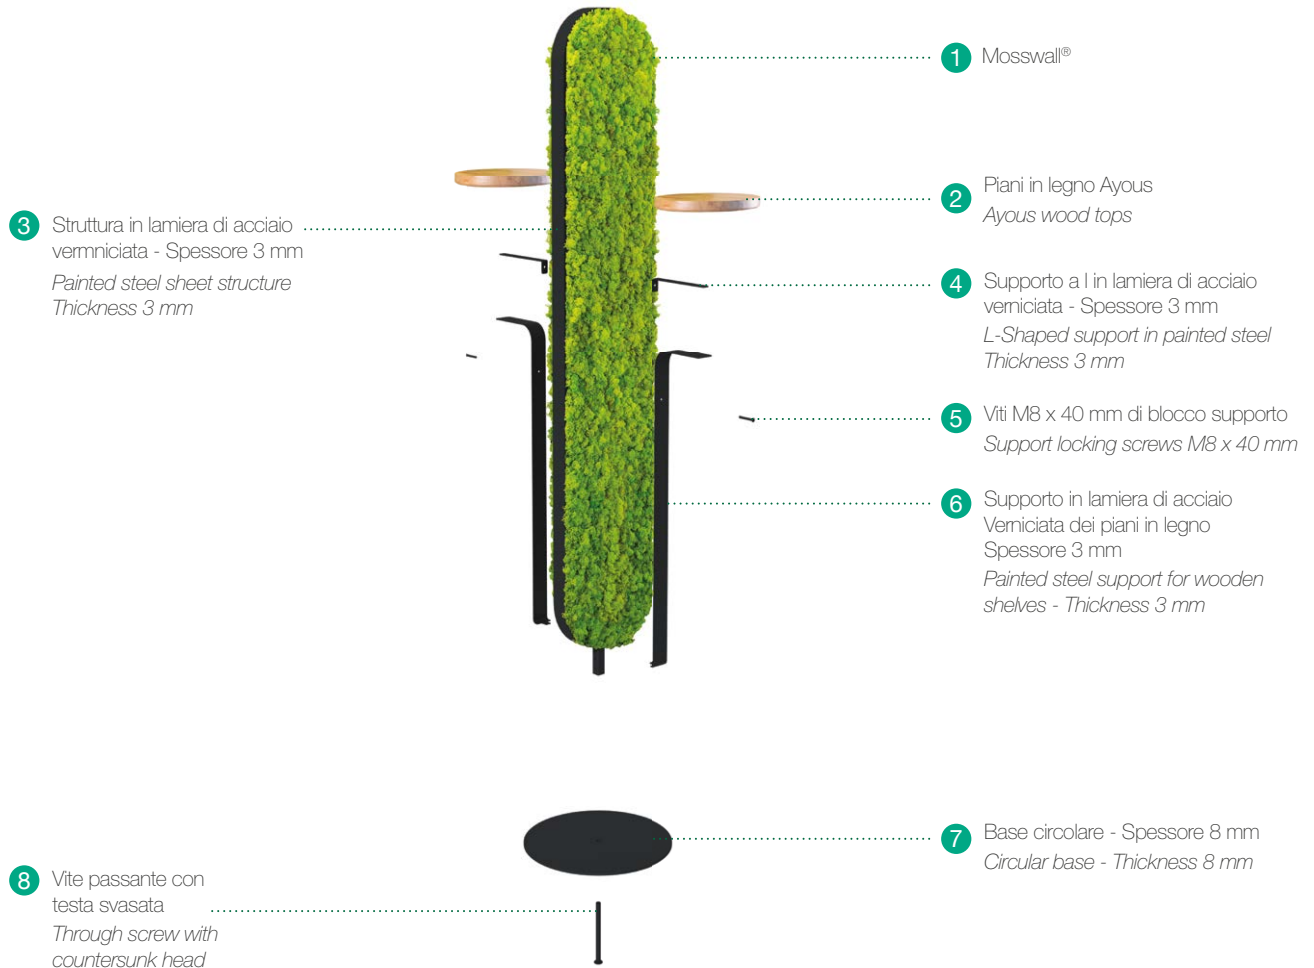

SCHEDA TECNICA - DATA SHEET

Dimensioni 81 x 200 x 52 cm
Peso: 42 kg

Dimensions 81 x 200 x 52 cm
Weight: 42 kg

DESIGN BY STUDIO NOVE.3

Finitura metallo
Metal finish

7021

Colori / colors

52
Black

54
Mint

55
Wasabi

Finitura metallo
Metal finish

1013

Colori / colors

55
Wasabi

56
Natural

65
Cinnamon